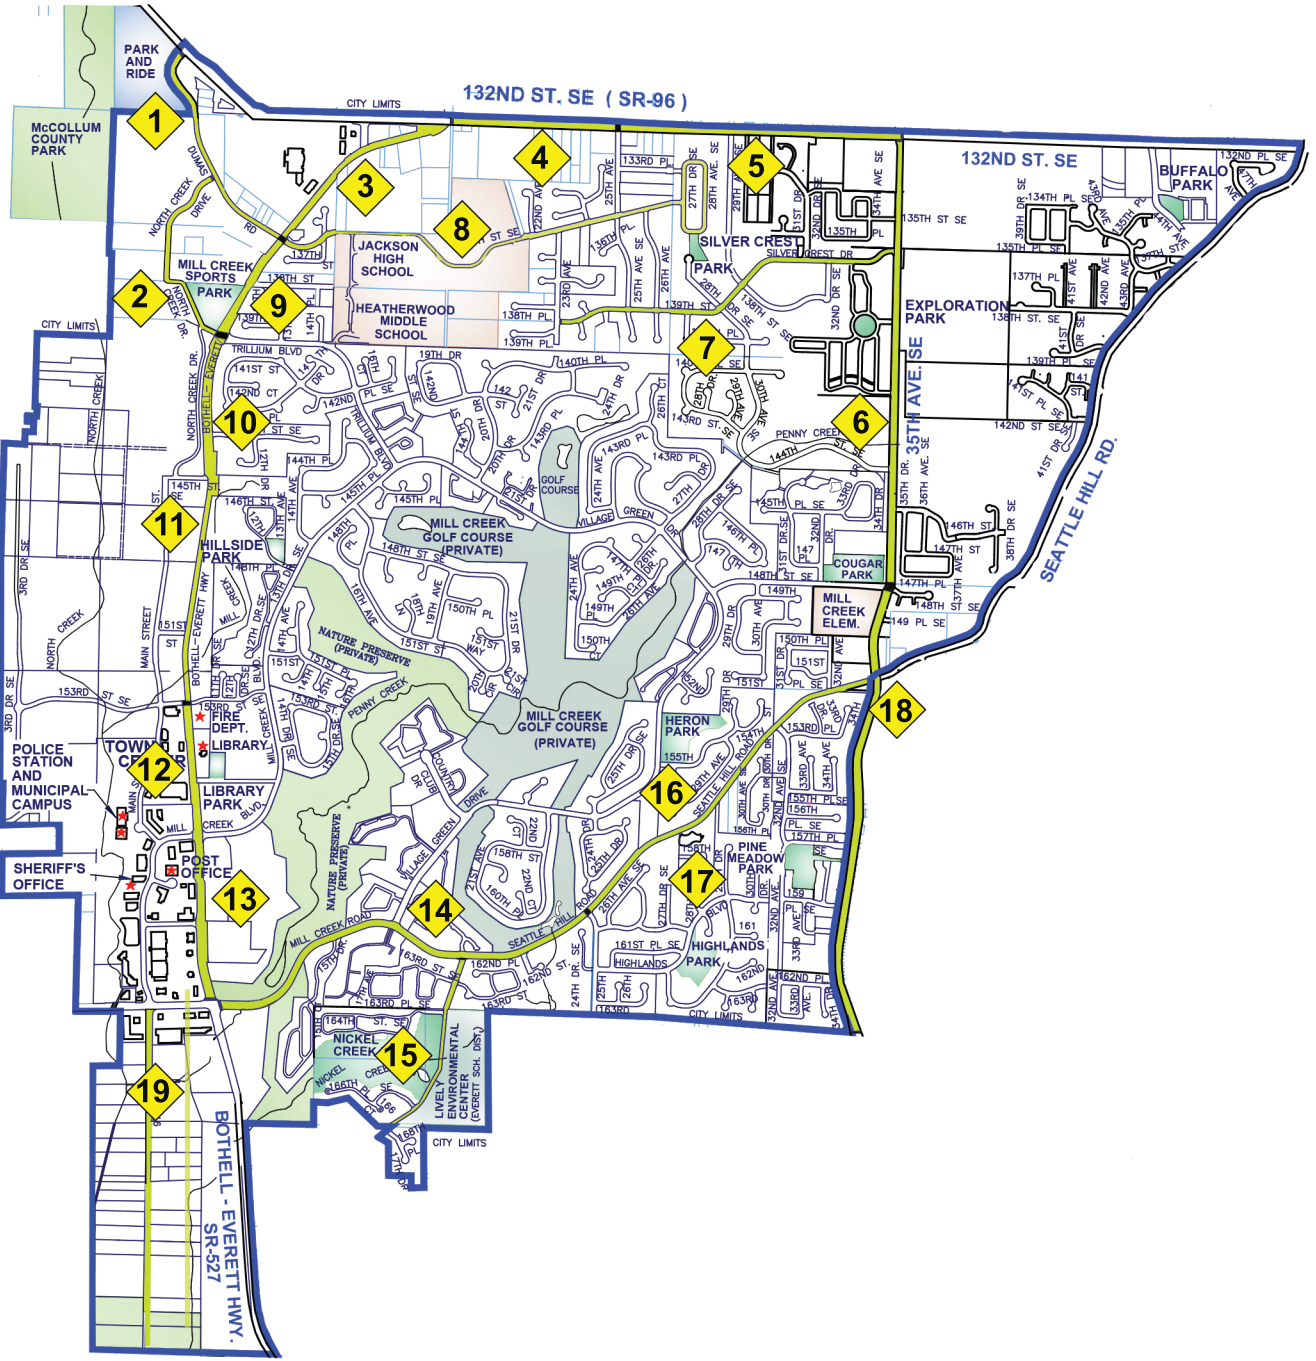

132ND ST. SE (SR-96)

1

3

4

5

8

2

9

7

10

6

11

POLICE STATION AND MUNICIPAL CAMPUS

SHERIFF'S OFFICE

12

13

14

16

17

19

15

18

BOTHELL - EVERETT HWY. SR-527

McCOLLUM COUNTY PARK

PARK AND RIDE

MILL CREEK SPORTS PARK

JACKSON HIGH SCHOOL

HEATHERWOOD MIDDLE SCHOOL

MILL CREEK GOLF COURSE (PRIVATE)

SILVER CREST PARK

EXPLORATION PARK

MILL CREEK ELEM.

MILL CREEK GOLF COURSE (PRIVATE)

HERON PARK

PINE MEADOW PARK

HIGHLANDS PARK

BUFFALO PARK

132ND ST. SE

35TH AVE. SE

SEATTLE HILL RD.

CITY LIMITS

CITY LIMITS

CITY LIMITS